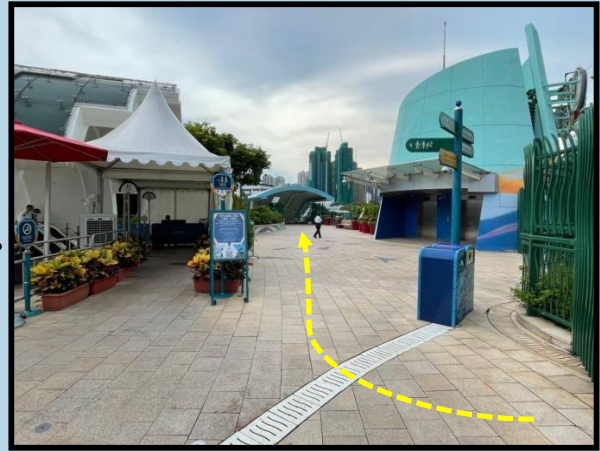

星海STEAM之旅

Marine & Stellar STEAM Camp

集合時間: 下午3:00

集合地點: 海洋公園停車場遊客儲物櫃旁
Next to the guest lockers of Ocean Park's
Waterfront Car Park

解散時間: 中午12:00

解散地點: 海洋公園園內海洋列車車站旁
自然守護隊分部
Nature Guardians Outpost, next to
Ocean Express station, Waterfront

集合地點 Gathering Point

沿黃色箭嘴穿過天橋

Follow the yellow arrow to cross the footbridge

穿過天橋後右轉, 沿黃色箭嘴步行至扶手電梯
After crossing the footbridge,
turn right and walk towards the escalator

到達地面後沿黃色箭嘴左轉

Turn left after reaching the ground floor

乘搭扶手電梯往下

Take the escalator to go down

前行至集合處

Walk towards the gathering point

解散地點 Dismissal Point

海洋列車海濱站

Nature Guardians Outpost, next to Ocean Express station