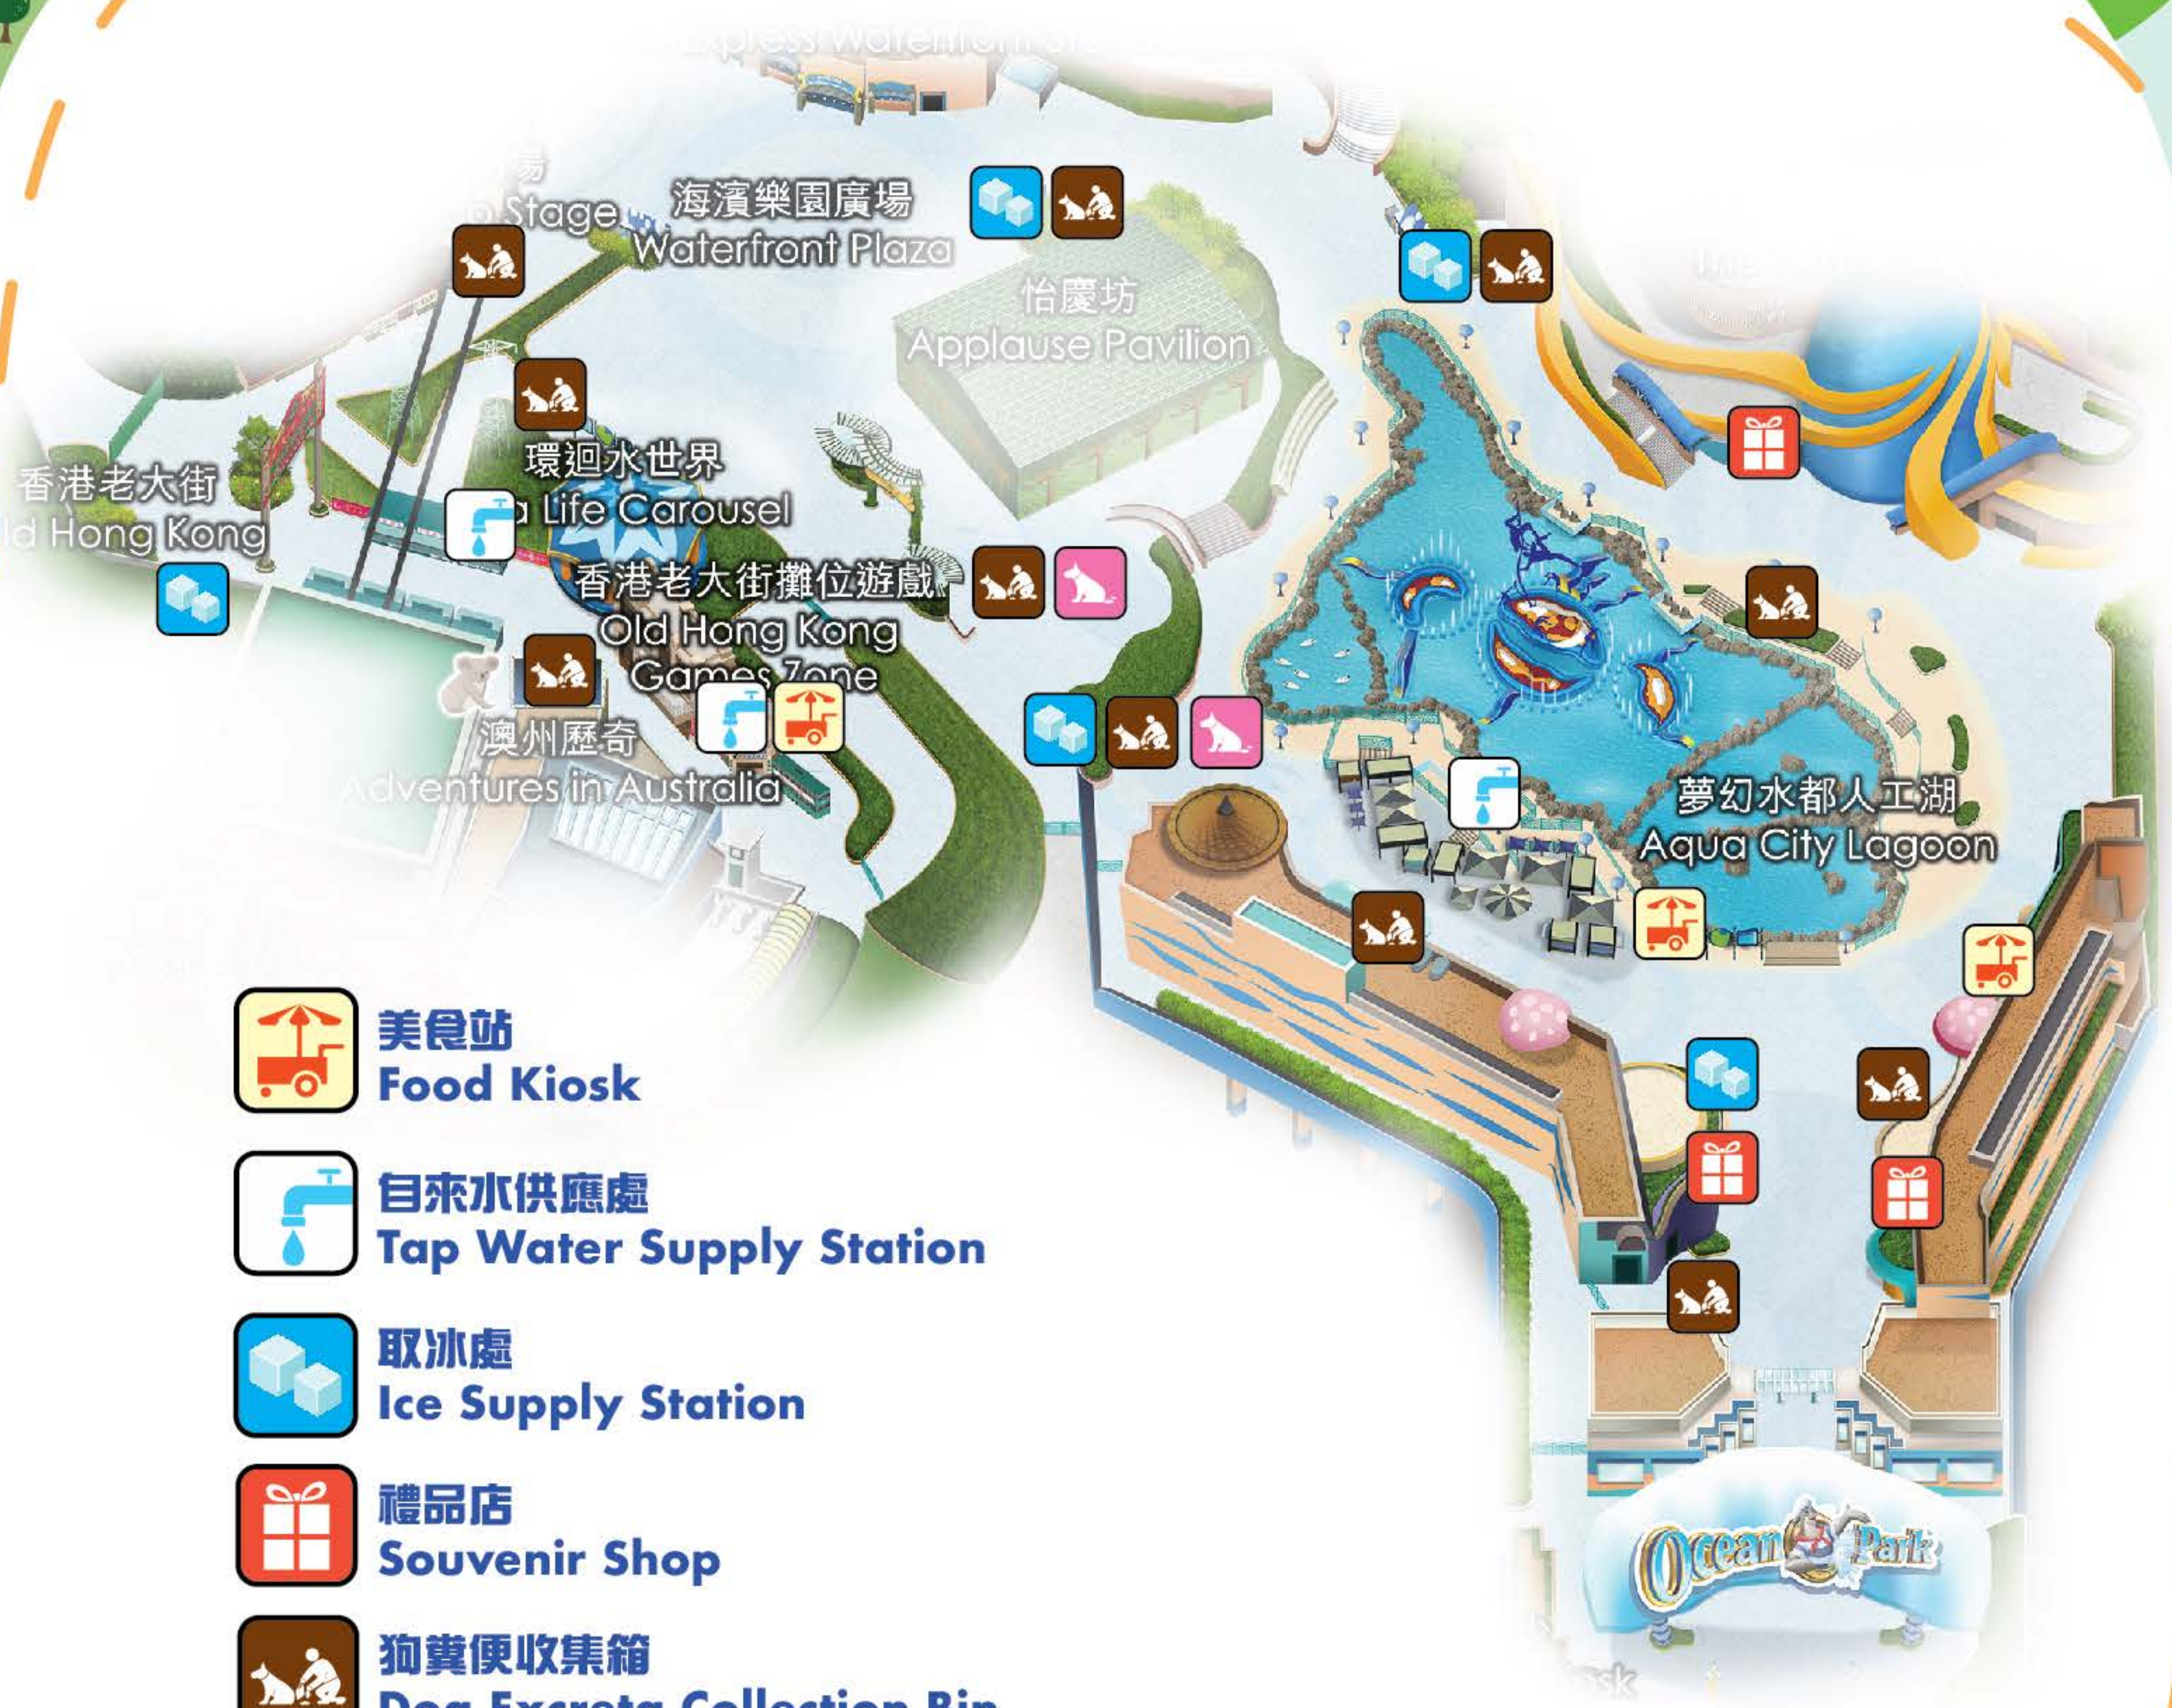

寵愛週末

The Doggie's Groovy Weekend

活動地圖 Event Map

-  **美食站**
Food Kiosk
-  **自來水供應處**
Tap Water Supply Station
-  **取冰處**
Ice Supply Station
-  **禮品店**
Souvenir Shop
-  **狗糞便收集箱**
Dog Excreta Collection Bin
-  **狗廁所**
Dog Latrine

* 狗狗不可進入怡慶坊、餐廳、動物展館及機動遊戲設施。
* Dogs are prohibited in Applause Pavilion, Restaurants, Rides and Animals Attractions.